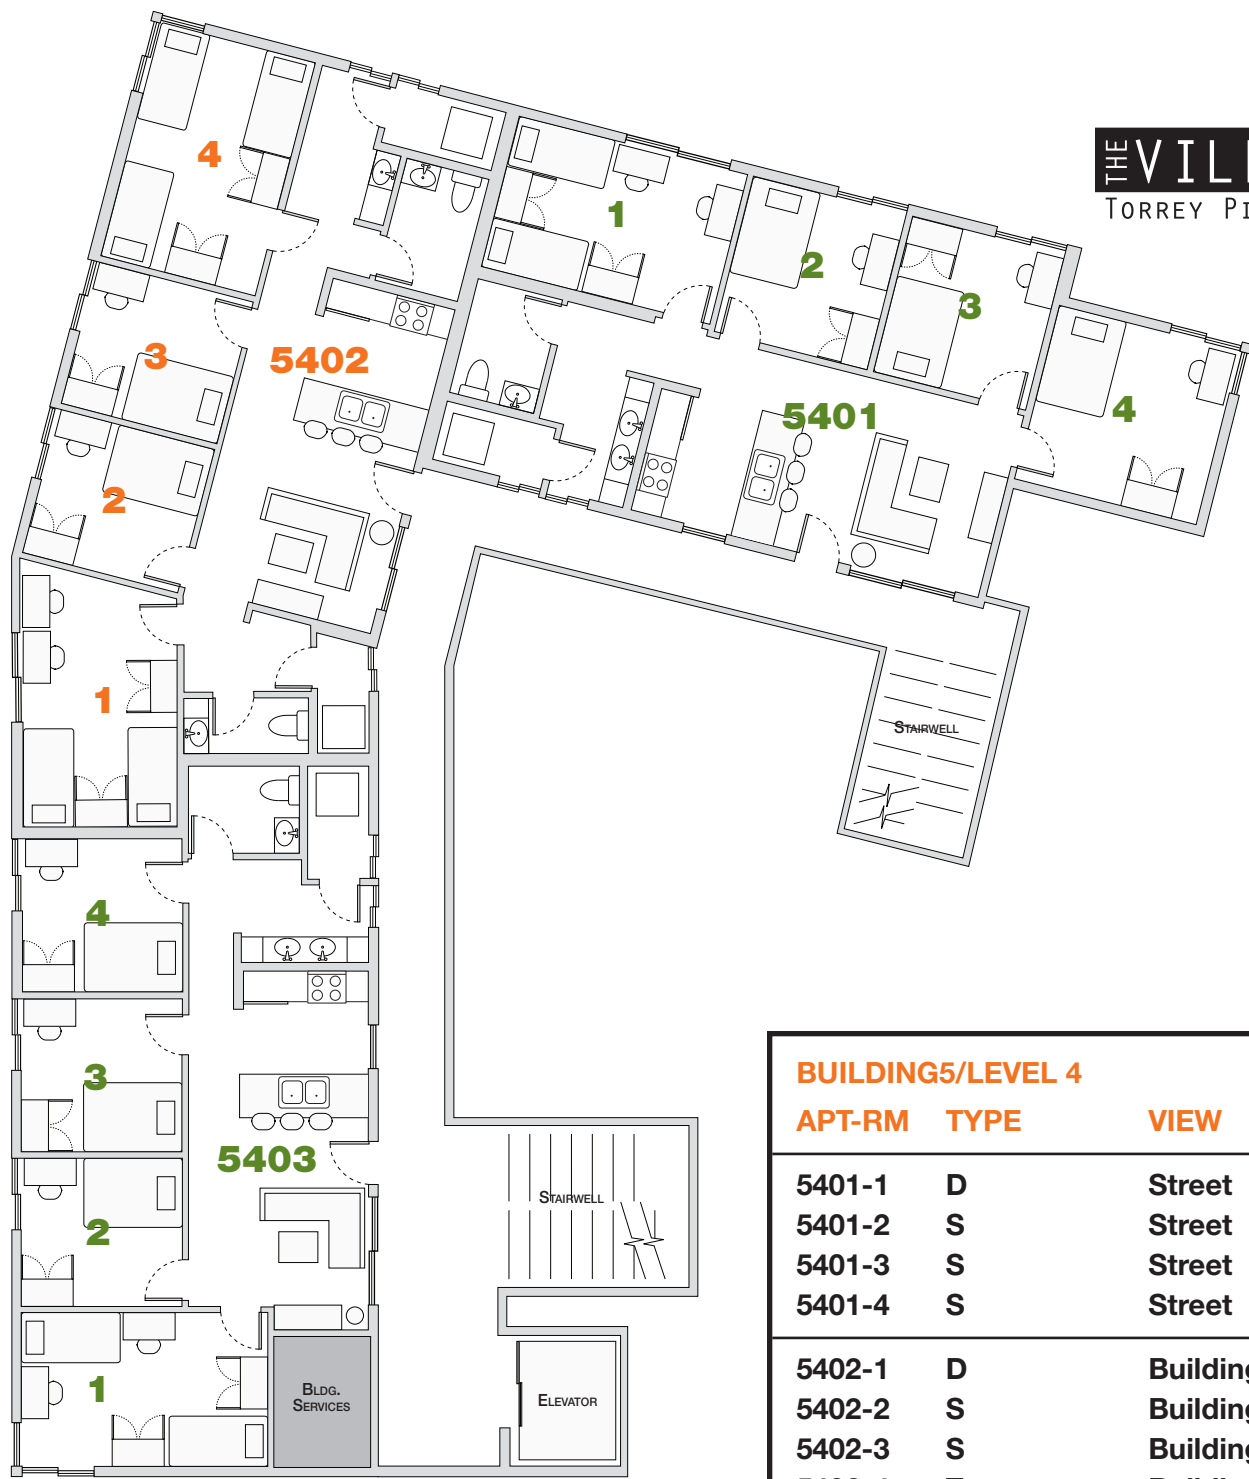

THE VILLAGE
TORREY PINES EAST

BUILDING5/LEVEL 2		
APT-RM	TYPE	VIEW
5201-1	D	Street
5201-2	S	Street
5201-3	S	Street
5201-4	S	Street
5202-1	D	Building
5202-2	S	Building
5202-3	S	Building
5202-4	T	Street
5203-1	T	Building/Street
5203-2	S	Building
5203-3	S	Building
5203-4	RA-Sixth	Building

S = Single
D = Double
T = Triple

THE VILLAGE
TORREY PINES EAST

BUILDING 5/LEVEL 3		
APT-RM	TYPE	VIEW
5301-1	D	Street
5301-2	S	Street
5301-3	S	Street
5301-4	S	Street
5302-1	D	Building
5302-2	S	Building
5302-3	S	Building
5302-4	T	Street
5303-1	T	Building/Street
5303-2	S	Building
5303-3	S	Building
5303-4	S	Building

S = Single
D = Double
T = Triple

THE VILLAGE

TORREY PINES EAST

BUILDING 5/LEVEL 4		
APT-RM	TYPE	VIEW
5401-1	D	Street
5401-2	S	Street
5401-3	S	Street
5401-4	S	Street
5402-1	D	Building
5402-2	S	Building
5402-3	S	Building
5402-4	T	Building/Street
5403-1	D	Building/Street
5403-2	S	Building
5403-3	S	Building
5403-4	S	Building

S = Single
D = Double
T = Triple

THE VILLAGE
TORREY PINES EAST

BUILDING5/LEVEL 5		
APT-RM	TYPE	VIEW
5501-1	D	Street
5501-2	S	Street
5501-3	S	Street
5501-4	S	Street/Building
5502-1	T	Building
5502-2	S	Building
5502-3	S	Building
5502-4	D	Street
5503-1	D	Street
5503-2	S	Street/Building
5503-3	S	Street/Building
5503-4	S	Street/Building