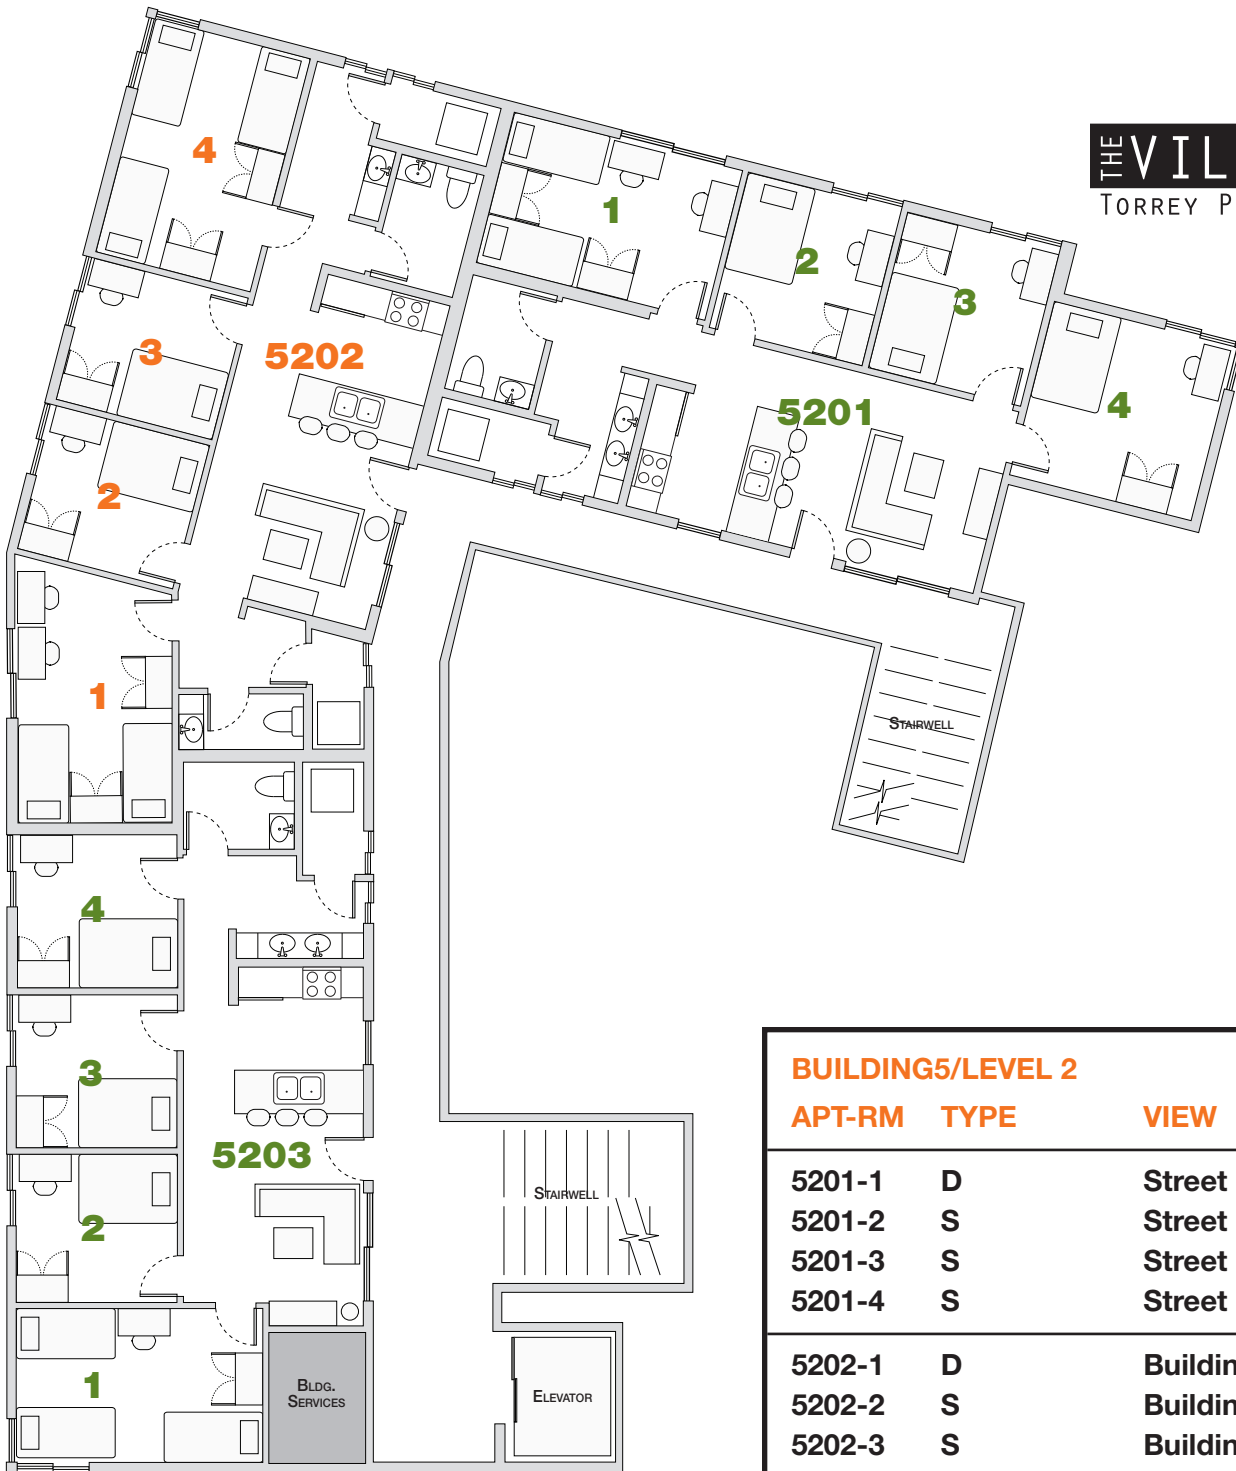

THE VILLAGE
TORREY PINES EAST

BUILDING5/LEVEL 2		
APT-RM	TYPE	VIEW
5201-1	D	Street
5201-2	S	Street
5201-3	S	Street
5201-4	S	Street
5202-1	D	Building
5202-2	S	Building
5202-3	S	Building
5202-4	T	Street
5203-1	T	Building/Street
5203-2	S	Building
5203-3	S	Building
5203-4	RA-Sixth	Building

S = Single
D = Double
T = Triple

THE VILLAGE
TORREY PINES EAST

BUILDING 5/LEVEL 3		
APT-RM	TYPE	VIEW
5301-1	D	Street
5301-2	S	Street
5301-3	S	Street
5301-4	S	Street
5302-1	D	Building
5302-2	S	Building
5302-3	S	Building
5302-4	T	Street
5303-1	T	Building/Street
5303-2	S	Building
5303-3	S	Building
5303-4	S	Building

S = Single
D = Double
T = Triple

THE VILLAGE

TORREY PINES EAST

BUILDING 5/LEVEL 4		
APT-RM	TYPE	VIEW
5401-1	D	Street
5401-2	S	Street
5401-3	S	Street
5401-4	S	Street
5402-1	D	Building
5402-2	S	Building
5402-3	S	Building
5402-4	T	Building/Street
5403-1	D	Building/Street
5403-2	S	Building
5403-3	S	Building
5403-4	S	Building

S = Single
D = Double
T = Triple

THE VILLAGE
TORREY PINES EAST

BUILDING5/LEVEL 5		
APT-RM	TYPE	VIEW
5501-1	D	Street
5501-2	S	Street
5501-3	S	Street
5501-4	S	Street/Building
5502-1	T	Building
5502-2	S	Building
5502-3	S	Building
5502-4	D	Street
5503-1	D	Street
5503-2	S	Street/Building
5503-3	S	Street/Building
5503-4	S	Street/Building