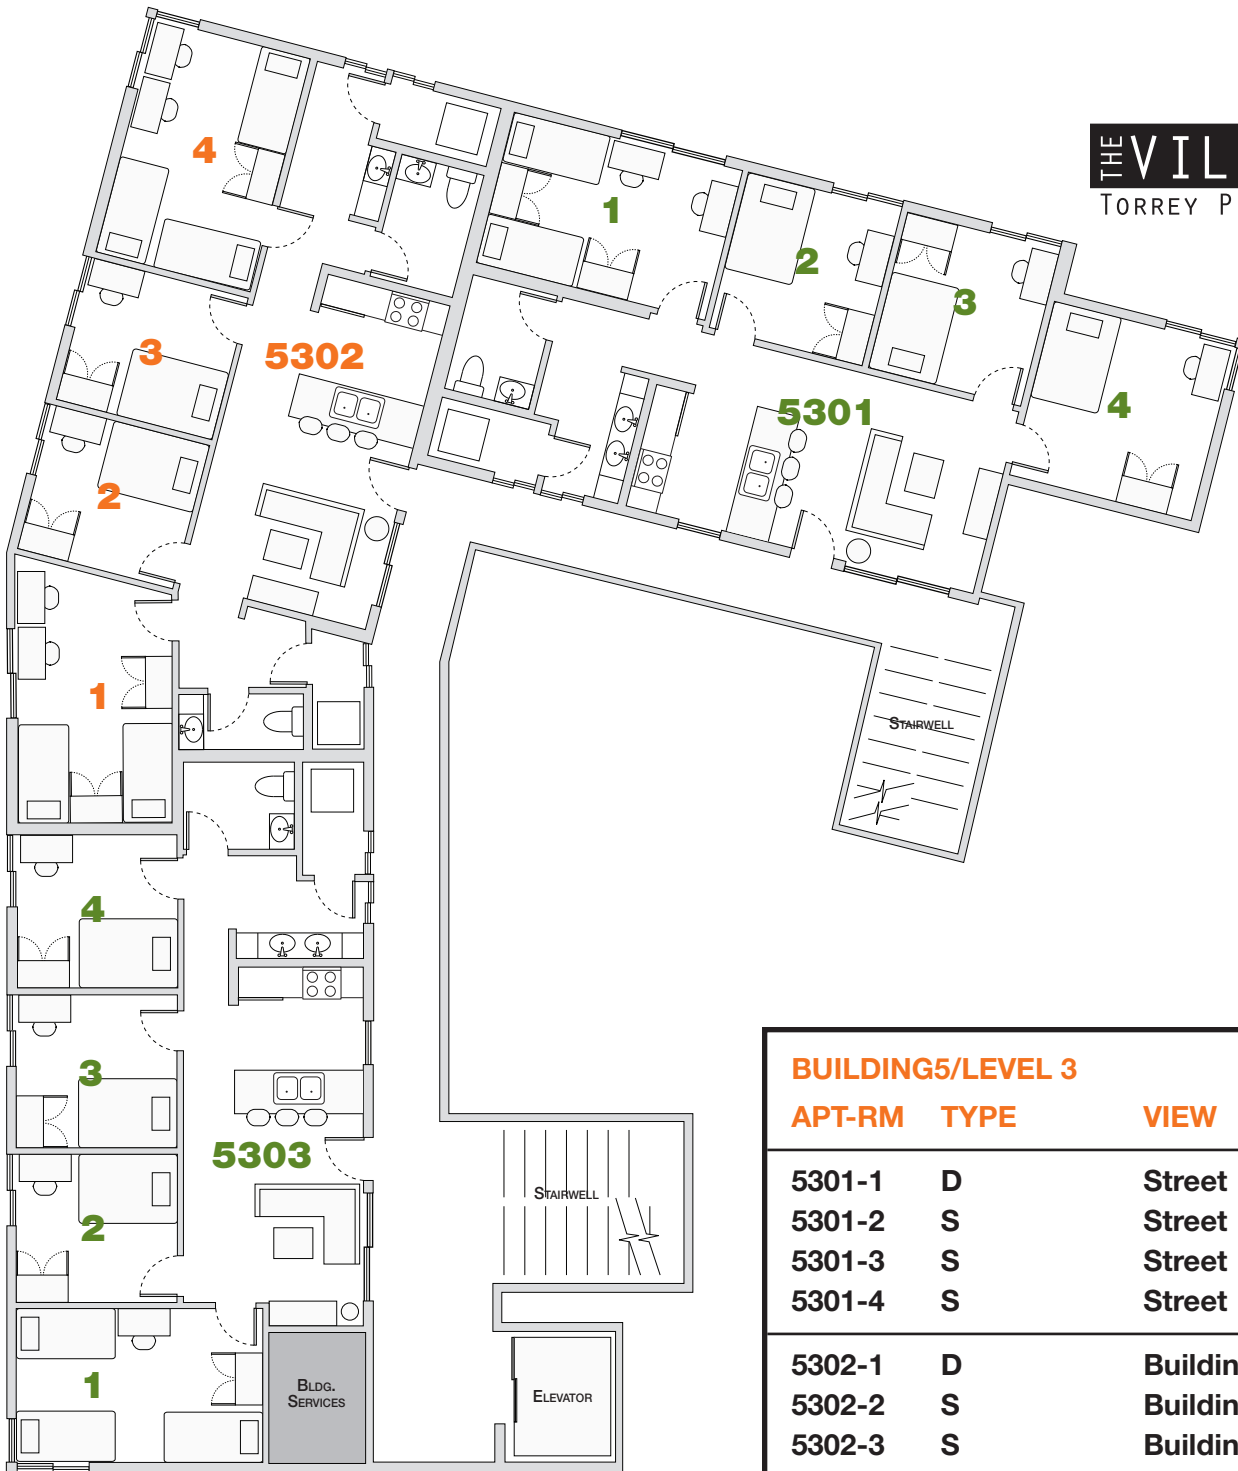

THE VILLAGE
TORREY PINES EAST

BUILDING5/LEVEL 2		
APT-RM	TYPE	VIEW
5201-1	D	Street
5201-2	S	Street
5201-3	S	Street
5201-4	S	Street
5202-1	D	Building
5202-2	S	Building
5202-3	S	Building
5202-4	T	Street
5203-1	T	Building/Street
5203-2	S	Building
5203-3	S	Building
5203-4	RA-Sixth	Building

S = Single
D = Double
T = Triple

THE VILLAGE
TORREY PINES EAST

BUILDING 5/LEVEL 3		
APT-RM	TYPE	VIEW
5301-1	D	Street
5301-2	S	Street
5301-3	S	Street
5301-4	S	Street
5302-1	D	Building
5302-2	S	Building
5302-3	S	Building
5302-4	T	Street
5303-1	T	Building/Street
5303-2	S	Building
5303-3	S	Building
5303-4	S	Building

S = Single
D = Double
T = Triple

THE VILLAGE

TORREY PINES EAST

BUILDING 5/LEVEL 4		
APT-RM	TYPE	VIEW
5401-1	D	Street
5401-2	S	Street
5401-3	S	Street
5401-4	S	Street
5402-1	D	Building
5402-2	S	Building
5402-3	S	Building
5402-4	T	Building/Street
5403-1	D	Building/Street
5403-2	S	Building
5403-3	S	Building
5403-4	S	Building

S = Single
D = Double
T = Triple

THE VILLAGE
TORREY PINES EAST

BUILDING5/LEVEL 5		
APT-RM	TYPE	VIEW
5501-1	D	Street
5501-2	S	Street
5501-3	S	Street
5501-4	S	Street/Building
5502-1	T	Building
5502-2	S	Building
5502-3	S	Building
5502-4	D	Street
5503-1	D	Street
5503-2	S	Street/Building
5503-3	S	Street/Building
5503-4	S	Street/Building