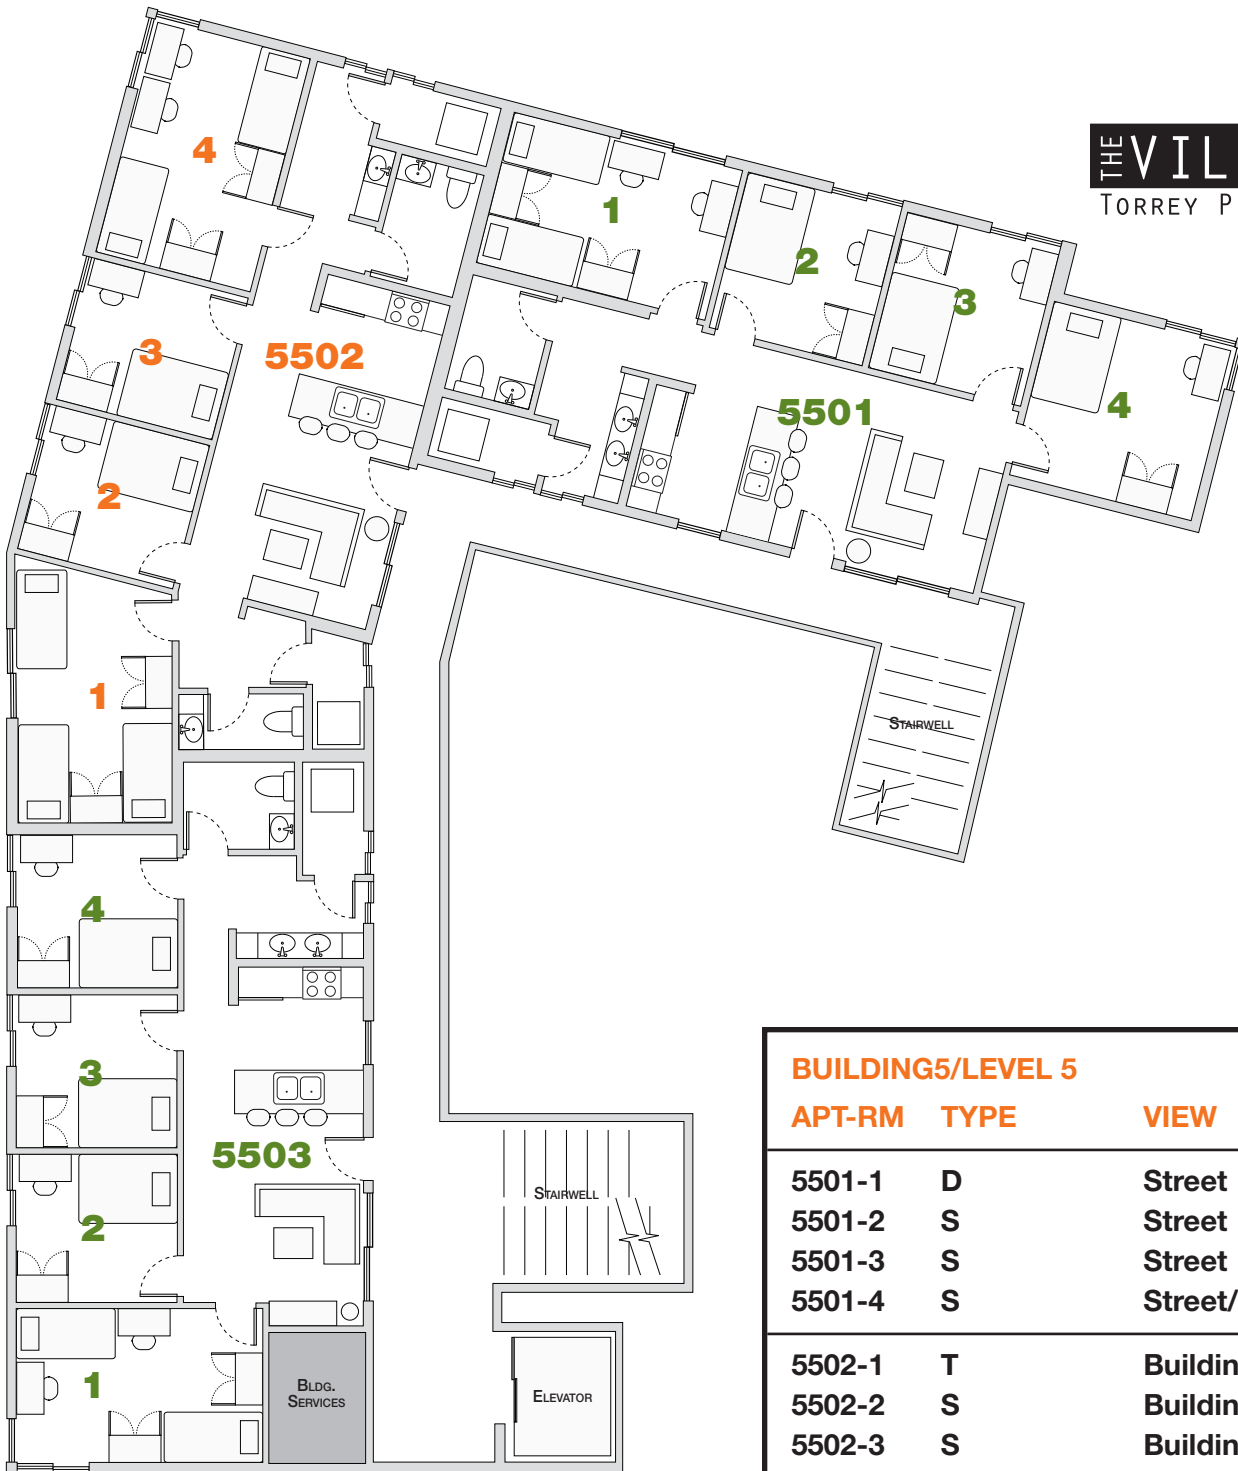

THE VILLAGE
TORREY PINES EAST

BUILDING5/LEVEL 2		
APT-RM	TYPE	VIEW
5201-1	D	Street
5201-2	S	Street
5201-3	S	Street
5201-4	S	Street
5202-1	D	Building
5202-2	S	Building
5202-3	S	Building
5202-4	T	Street
5203-1	T	Building/Street
5203-2	S	Building
5203-3	S	Building
5203-4	RA-Sixth	Building

S = Single
D = Double
T = Triple

THE VILLAGE
TORREY PINES EAST

BUILDING 5/LEVEL 3		
APT-RM	TYPE	VIEW
5301-1	D	Street
5301-2	S	Street
5301-3	S	Street
5301-4	S	Street
5302-1	D	Building
5302-2	S	Building
5302-3	S	Building
5302-4	T	Street
5303-1	T	Building/Street
5303-2	S	Building
5303-3	S	Building
5303-4	S	Building

S = Single
D = Double
T = Triple

THE VILLAGE

TORREY PINES EAST

BUILDING 5/LEVEL 4		
APT-RM	TYPE	VIEW
5401-1	D	Street
5401-2	S	Street
5401-3	S	Street
5401-4	S	Street
5402-1	D	Building
5402-2	S	Building
5402-3	S	Building
5402-4	T	Building/Street
5403-1	D	Building/Street
5403-2	S	Building
5403-3	S	Building
5403-4	S	Building

S = Single
D = Double
T = Triple

THE VILLAGE
TORREY PINES EAST

BUILDING5/LEVEL 5		
APT-RM	TYPE	VIEW
5501-1	D	Street
5501-2	S	Street
5501-3	S	Street
5501-4	S	Street/Building
5502-1	T	Building
5502-2	S	Building
5502-3	S	Building
5502-4	D	Street
5503-1	D	Street
5503-2	S	Street/Building
5503-3	S	Street/Building
5503-4	S	Street/Building