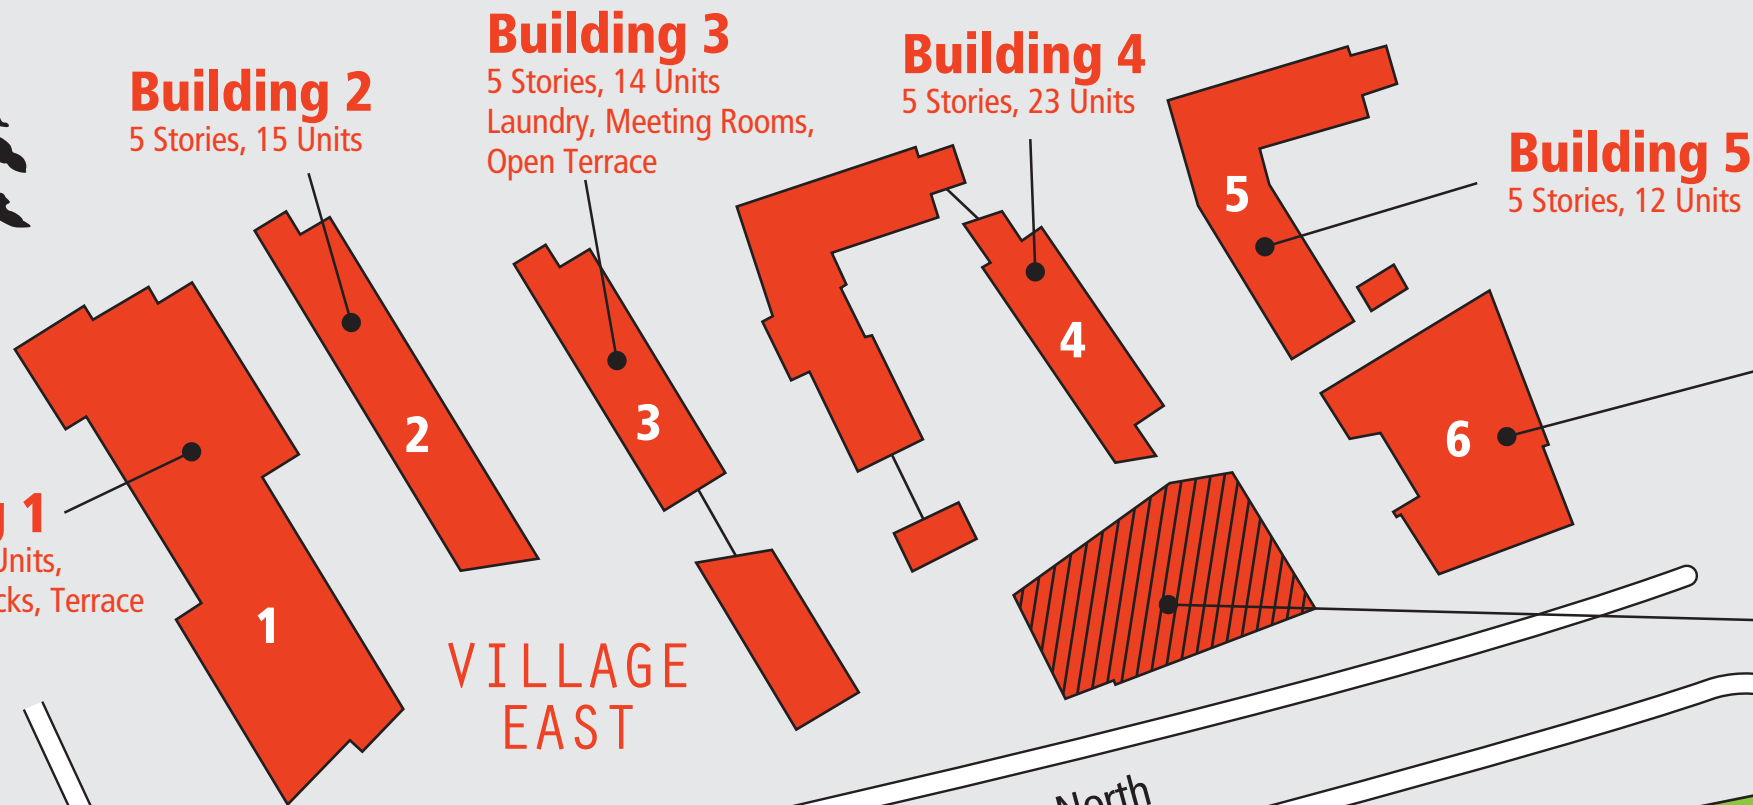

# THE VILLAGE AT TORREY PINES

**Building 1**  
13 Stories, 82 Units,  
Indoor Bike Racks, Terrace

**Building 2**  
5 Stories, 15 Units

**Building 3**  
5 Stories, 14 Units  
Laundry, Meeting Rooms,  
Open Terrace

**Building 4**  
5 Stories, 23 Units

**Building 5**  
5 Stories, 12 Units

**Building 6**  
*Village Place & Market*  
Administration, Study Rooms

## VILLAGE EAST

**THE BISTRO**  
AT THE STRAND

**Building 1**  
15 Stories, 94 Units,  
Meeting Rooms, Laundry

**Building 2**  
5 Stories, 14 Units  
Administration, Mailroom,  
Meeting Rooms

**Building 7**  
4 Stories, 12 Units

**Building 8**  
3 Stories, 29 Units

**Building 3**  
5 Stories, 14 Units  
Laundry, Student Lounge

**Building 4**  
4 Stories, 12 Units

**Building 5**  
3 Stories, 9 Units

**Building 6**  
3 Stories, 21 Units