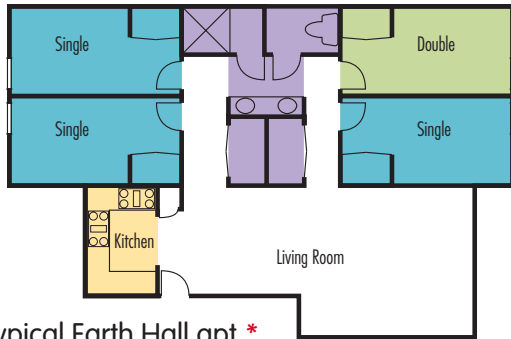

Eleanor Roosevelt College Overview/Room Diagrams

Typical Earth Hall apt.*

**1st & 2nd floor apartments have 2 doubles*

▲ Typical Mesa Verde Hall apts.*

**Lower and 1st floor apartments have doubles and may vary.*

Oceania/Middle East Hall apartment*

**Layouts may vary and are subject to change.*

▼ Typical Geneva Hall apts.*

**3rd floor apartment layouts may vary.*

For additional information, contact the Eleanor Roosevelt College Residential Life Office at 858.534.2261, by email at ercreslife@ucsd.edu, or the Eleanor Roosevelt Residential Life website: <http://roosevelt.ucsd.edu/res-life>