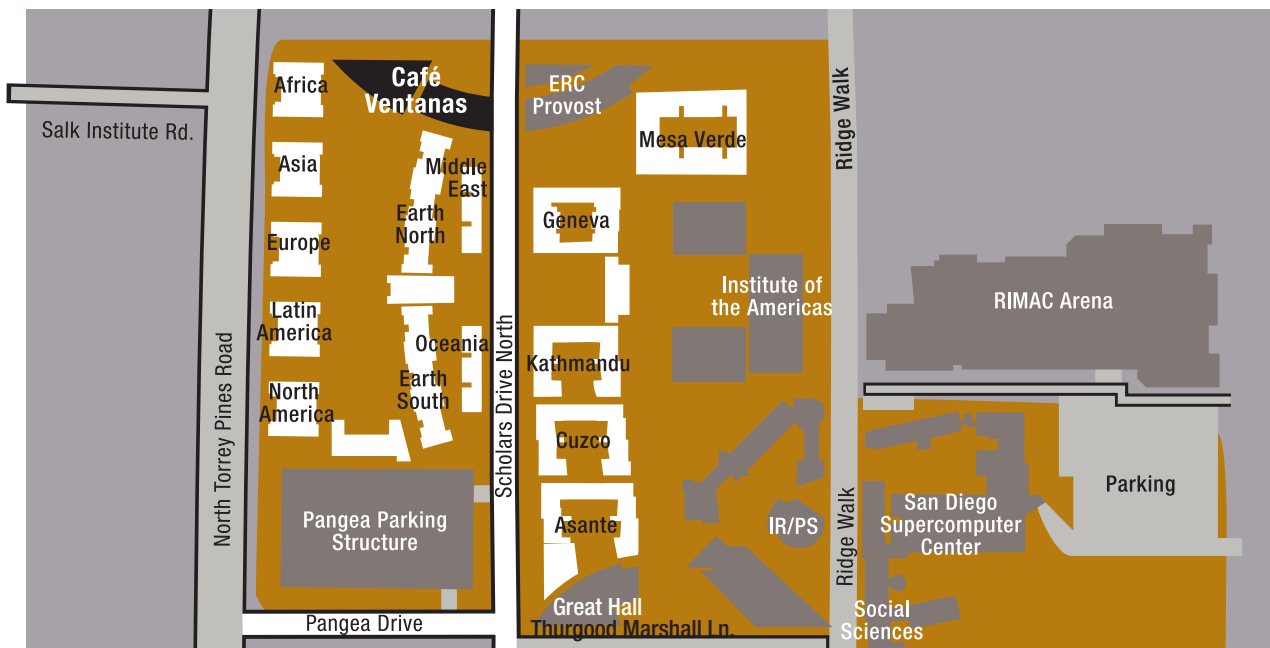

Eleanor Roosevelt College Overview/Room Diagrams

Typical Earth Hall apt.*

**1st & 2nd floor apartments have 2 doubles*

▲ Typical Mesa Verde Hall apts.*

**Lower and 1st floor apartments have doubles and may vary.*

Oceania/Middle East Hall apartment*

**Layouts may vary and are subject to change.*

▼ Typical Geneva Hall apts.*

**3rd floor apartment layouts may vary.*

For additional information, contact the Eleanor Roosevelt College Residential Life Office at 858.534.2261, by email at ercreslife@ucsd.edu, or the Eleanor Roosevelt Residential Life website: <http://roosevelt.ucsd.edu/res-life>