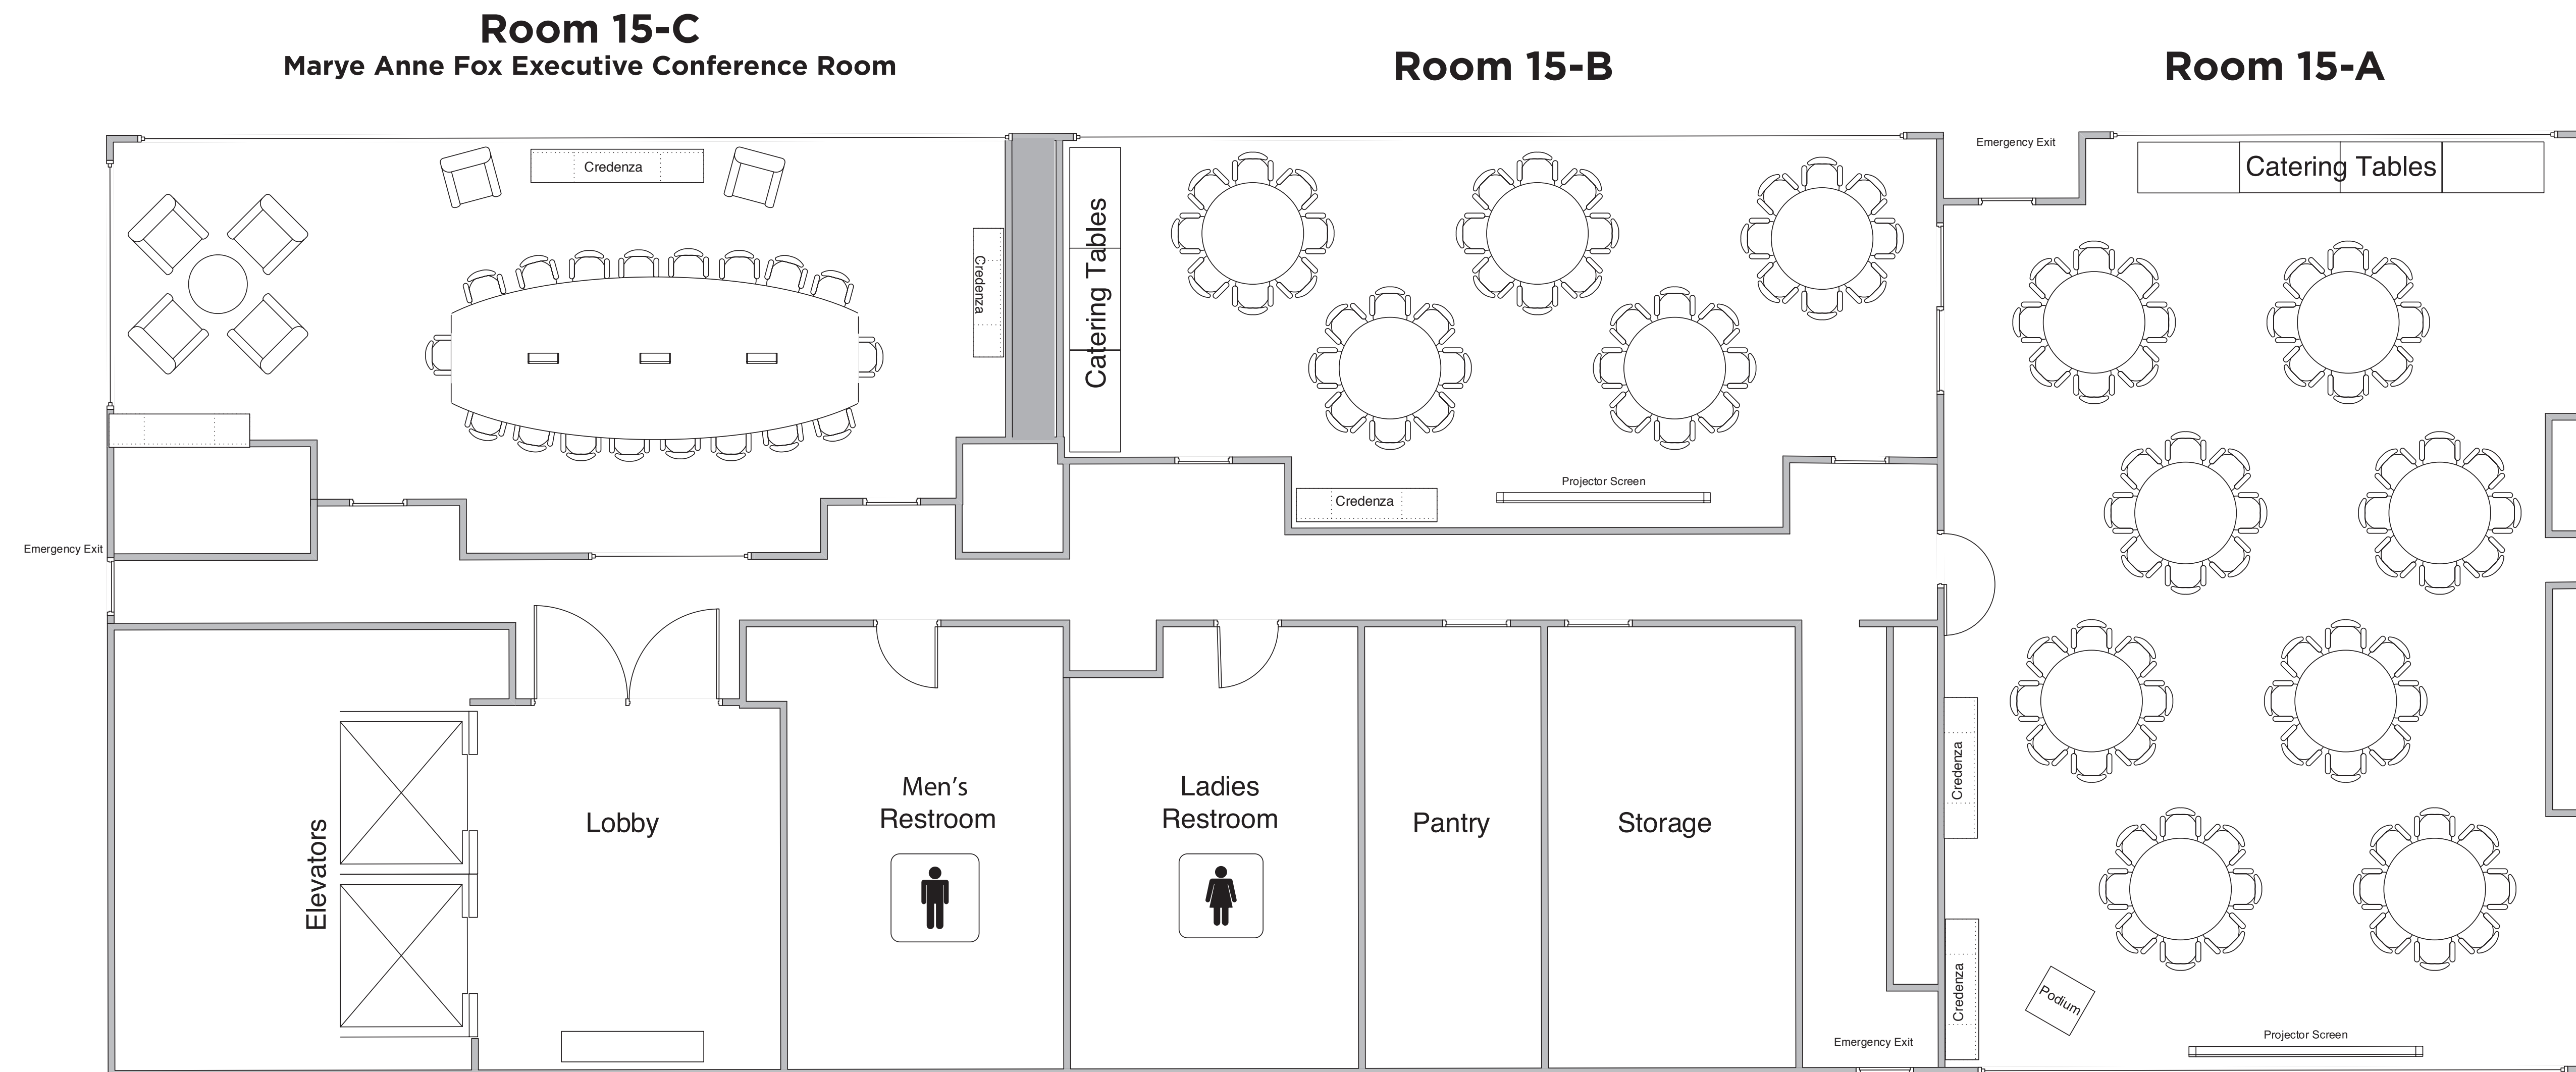

Meeting Rooms at The Village 15th Floor

ROOM SETUP CAPACITIES											
Room	Square Feet	Dimensions	Maximum Occupancy	Lecture/Theatre	Classroom	Conference	Hollow Square	Rounds	U-Shape	UC Hourly Rate*	Standard Hourly Rate*
15-A	1449 sq. ft.	46'x31.5'	105	100	60	28	42	80	34	\$110	\$225
15-B	900 sq. ft.	20'x45'	65	48	30	24	28	40	18	\$85	\$160
15-C	840 sq. ft.	20'x42'	25			18				\$75	\$150

*4 hour minimum booking required