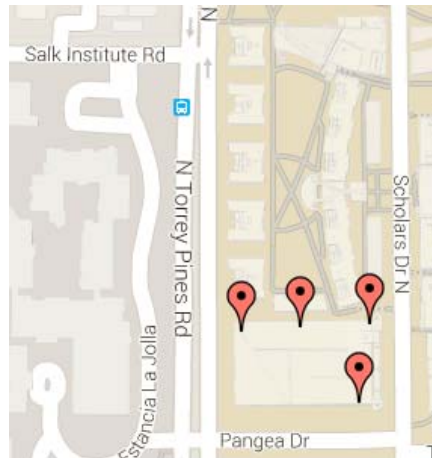

UC San Diego Black History Luncheon
“Carnival - A Celebration of Life and Heritage”, 2.15.17
Visitor Directions to Pangea Parking Structure, Eleanor Roosevelt College

Visitor Parking located on Levels 5 & 6

From the North –

- Take 5 South
- Take Genesee Avenue exit
- Right on Genesee
- Left on North Torrey Pines Rd
- Left on Pangea Drive enter on level 5

From the South –

- From the South
- Take 5 North
- Take Genesee Avenue exit
- Left on Genesee
- Left on North Torrey Pines Rd
- Left on Pangea Drive

Pay Station-level 5- \$2.00/hour

Pedestrian signage leading to the event will be posted in the parking structure. Look for orange A-Frames.

If you have parking questions, please contact the Hospitality & Conference Services Office, (858) 534-4220.