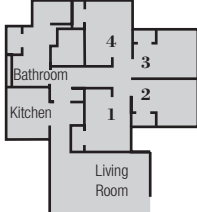

single graduate apartments

bates hall

main entry

basketball courts

volleyball courts

courtyard

brown hall

justice lane

zoom view
1st floor

zoom view
2nd floor

zoom view
3rd floor

single graduate apartments

bates hall

Model A

- 108
- 208
- 308
- 406

Model B

- 106
- 206
- 306
- 404
- 502

Model C

- 104
- 204
- 304

Model D

- 102
- 202
- 302
- 402
- 500

Model E

- 110
- 210
- 408
- 504

Model F