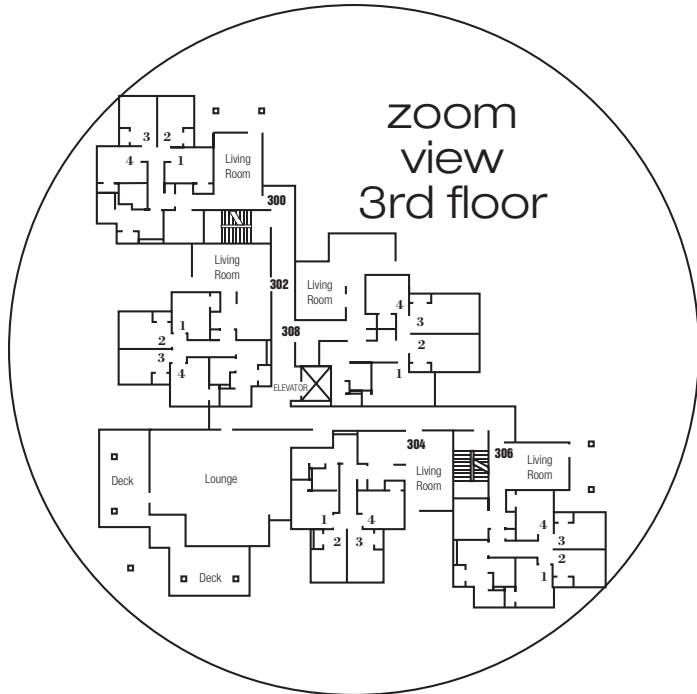

single graduate apartments

bates hall

main entry

basketball courts

volleyball courts

courtyard

brown hall

justice lane

zoom view
1st floor

zoom view
2nd floor

zoom view
3rd floor

single graduate apartments

bates hall

Model A

- 108
- 208
- 308
- 406

Model B

- 106
- 206
- 306
- 404
- 502

Model C

- 104
- 204
- 304

Model D

- 102
- 202
- 302
- 402
- 500

Model E

- 110
- 210
- 408
- 504

Model F