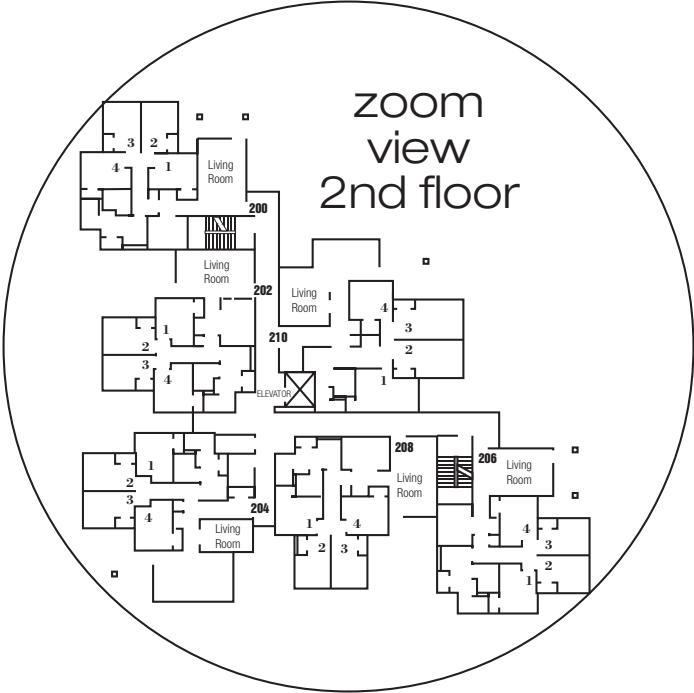

single graduate apartments

bates hall

main entry

basketball courts

volleyball courts

courtyard

brown hall

justice lane

zoom view
1st floor

zoom view
2nd floor

zoom view
3rd floor

single graduate apartments

bates hall

Model A

- 108
- 208
- 308
- 406

Model B

- 106
- 206
- 306
- 404
- 502

Model C

- 104
- 204
- 304

Model D

- 102
- 202
- 302
- 402
- 500

Model E

- 110
- 210
- 408
- 504

Model F