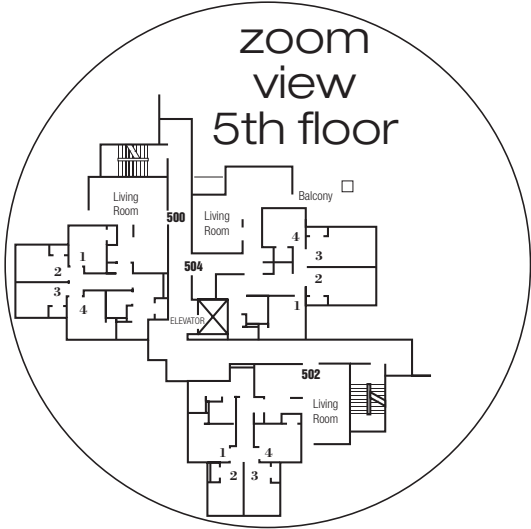

single graduate apartments

bates hall

main entry

basketball courts

volleyball courts

courtyard

brown hall

justice lane

zoom view
1st floor

zoom view
2nd floor

zoom view
3rd floor

single graduate apartments

bates hall

Model A

- 108
- 208
- 308
- 406

Model B

- 106
- 206
- 306
- 404
- 502

Model C

- 104
- 204
- 304

Model D

- 102
- 202
- 302
- 402
- 500

Model E

- 110
- 210
- 408
- 504

Model F